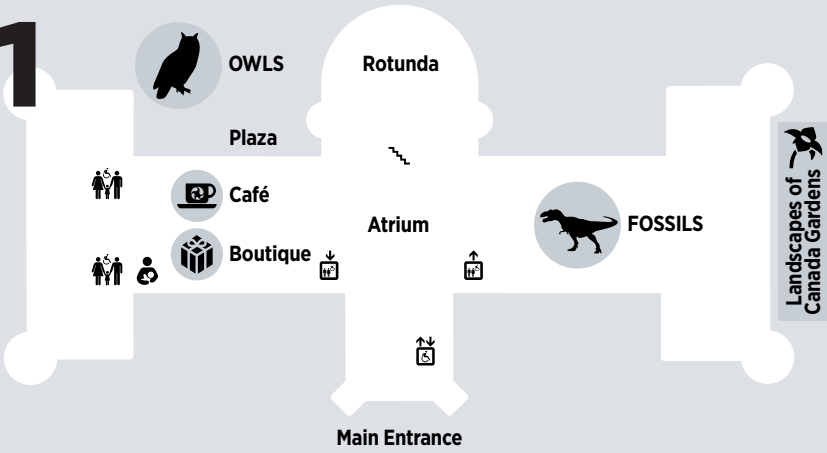

Fossil Gallery

Canada's first dinosaur gallery, with close to 200 incredible fossils. Meet *Daspletosaurus*, cousin of *T.Rex.*, as a fossil skeleton and as-in-real-life as you walk through the dinosaur forest, then discover how mammals came to be.

Outside

Explore our Landscapes of Canada Gardens on the west grounds.

LOVE NATURE? TELL OTHERS:

Stairs

Information and Admission

Elevator

Breastfeeding Area

Accessible Route

Family Accessible Washroom

Closed for maintenance in early January. Visit nature.ca for detailed hours of operation. Please note that food and beverages are not permitted in galleries.