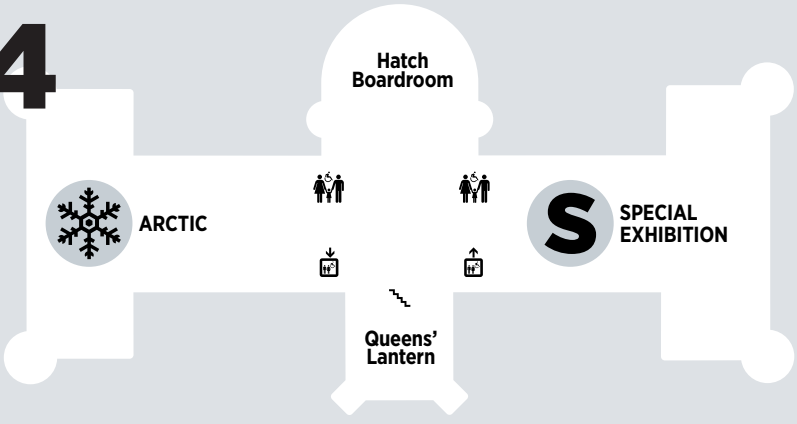

NATURE MAP

canadian museum of nature
nature
musée canadien de la nature

Go with the flow; follow the signs!
Stairs and elevators are one-way only.

4

Canada Goose Arctic Gallery

Diverse, beautiful and changing — explore the Arctic and discover this unique region in all its colour. See a sculpture of real ice, and artifacts from the famous Franklin expedition.

Special Exhibition

Watch this space for amazing exhibitions from here and around the world.

3

Earth Gallery

A world-class collection of minerals and rocks. Explore the gems and crystal giants. See a meteorite that's older than our own planet.