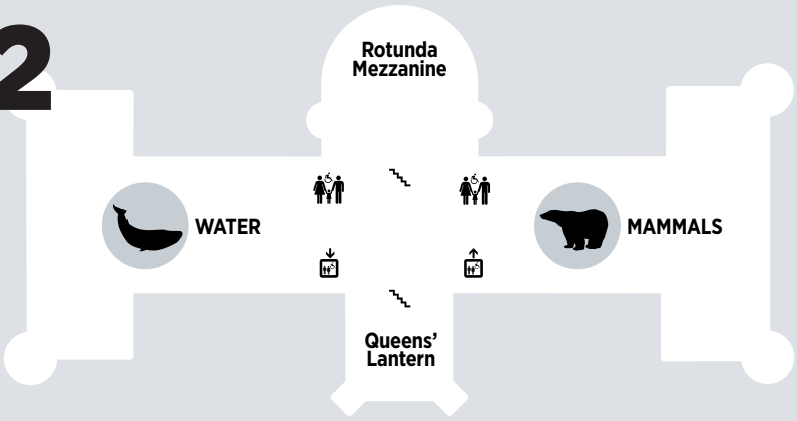

NATURE MAP

canadian museum of nature
nature
musée canadien de la nature

Go with the flow; follow the signs!
Stairs and elevators are one-way only.

4

Canada Goose Arctic Gallery

Diverse, beautiful and changing — explore the Arctic and discover this unique region in all its colour. See a sculpture of real ice, and artifacts from the famous Franklin expedition.

Special Exhibition

Watch this space for amazing exhibitions from here and around the world.

3

Earth Gallery

A world-class collection of minerals and rocks. Explore the gems and crystal giants. See a meteorite that's older than our own planet.

Bird Gallery

The largest display of Canadian birds in the world. Close to 500 real, mounted birds, including the extinct Passenger Pigeon.

Nature Live

A delightfully creepy collection of cockroaches, beetles, a rosy-haired tarantula, giant stick insects, and more!

2

Water Gallery

A breathtaking display of the diversity of ocean life, featuring a 19-metre blue whale skeleton — the largest animal species ever. Two aquaria of live specimens, including fish, frogs, and a spotted turtle.