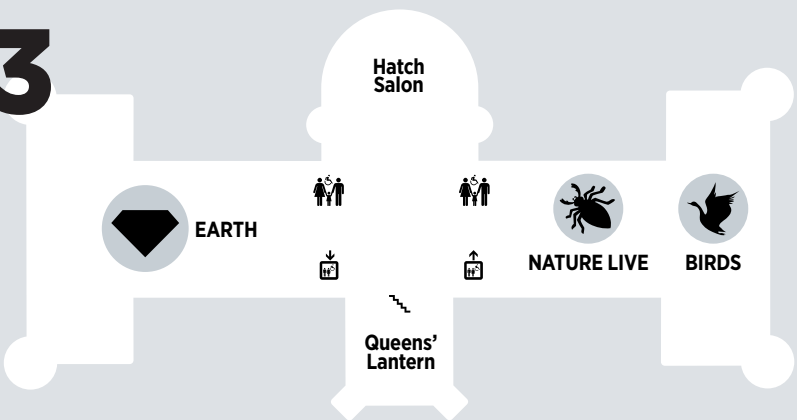

NATURE MAP

canadian museum of nature
nature
musée canadien de la nature

Go with the flow; follow the signs!
Stairs and elevators are one-way only.

4

Canada Goose Arctic Gallery

Diverse, beautiful and changing — explore the Arctic and discover this unique region in all its colour. See a sculpture of real ice, and artifacts from the famous Franklin expedition.

Special Exhibition

Watch this space for amazing exhibitions from here and around the world.

3

Earth Gallery

A world-class collection of minerals and rocks. Explore the gems and crystal giants. See a meteorite that's older than our own planet.

Bird Gallery

The largest display of Canadian birds in the world. Close to 500 real, mounted birds, including the extinct Passenger Pigeon.

Nature Live

A delightfully creepy collection of cockroaches, beetles, a rosy-haired tarantula, giant stick insects, and more!

2

Water Gallery

A breathtaking display of the diversity of ocean life, featuring a 19-metre blue whale skeleton — the largest animal species ever. Two aquaria of live specimens, including fish, frogs, and a spotted turtle.